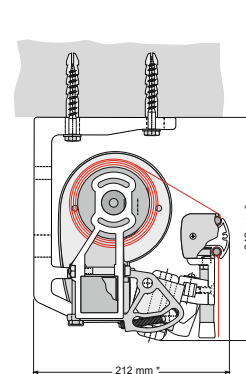

Wall

RAIN COVER type

Wall

OPEN type

Ceiling

OPEN type

Rafter

(* = variable specification depending on pitch)