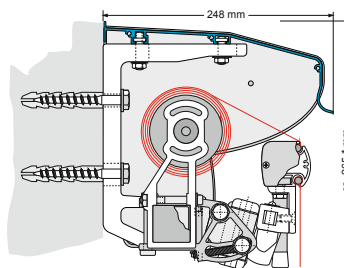

Wall

RAIN COVER type

Wall

OPEN type

Ceiling

OPEN type

Rafter

(* = variable specification depending on pitch)