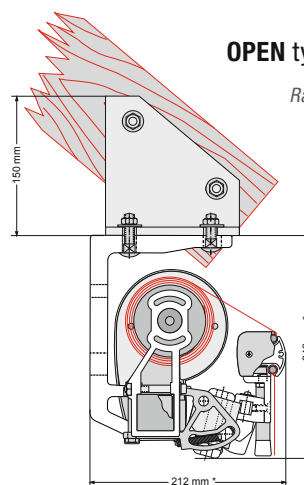

Wall

RAIN COVER type

Wall

OPEN type

Ceiling

OPEN type

Rafter

(* = variable specification depending on pitch)