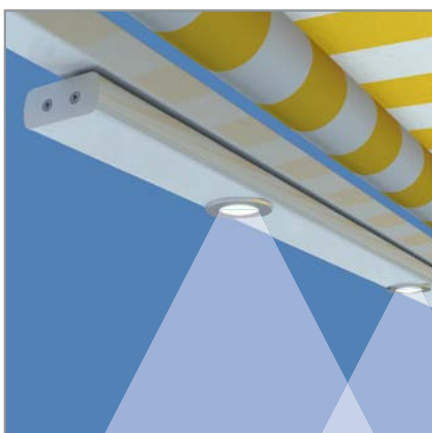

Options

For even greater comfort you can equip your ECONOMY awning with:

- **Electric motor**
- **Radio remote control**
- **Automatic weather monitoring**
- **Lighting strip**
- **Patio heater**
- **Support legs**