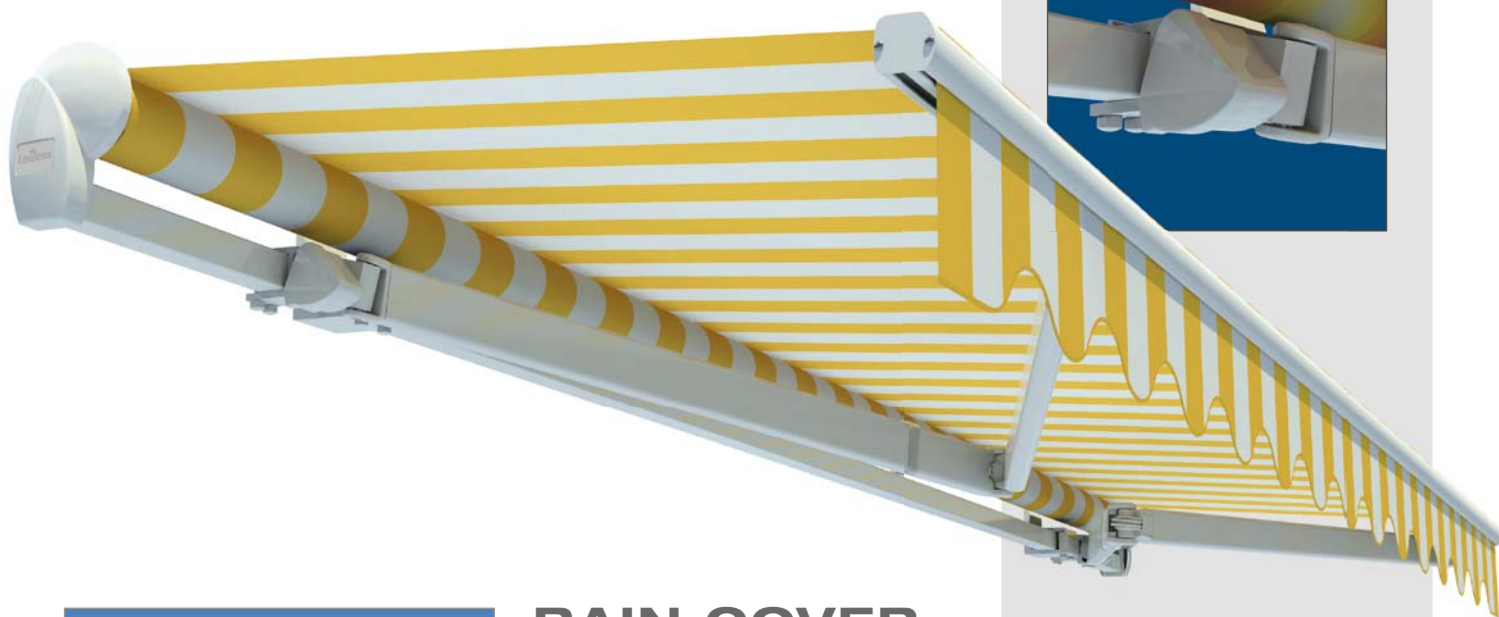

Combine all this with a fabric from our huge Lewens collection and a standard or special frame colour – the possible combinations are endless.

OPEN TYPE

On the basic ECONOMY type, the awning fabric roller is exposed or “open”.

Round end caps at the sides create a harmonious impression.

Arm bracket of high-strength aluminium alloy, forged upper arm fork.

Economy – open type

RAIN COVER TYPE

The **protective cover** of the ECONOMY RAIN COVER type protects the awning against the effects of the weather when it is retracted.

SYSTEM

Economy with lighting strip option

Technical features

TYPE	OPEN	RAIN COVER
Width 1 unit	max. 600 cm	Overall width = panel width + 8 cm!
Drops (possible arm lengths)	150 / 200 / 250 / 300 cm Special arm lengths possible (extra charge)	
Centimetre-accurate manufacture in all intermediate widths!		
Drive	Supplied with crank drive (bevel gear with end stop), motor drive possible on request (extra charge)	
Scope of supply, attachment	incl. wall consoles for concrete B25 C20/25 (for anchor bolts: FAZ II M12)	incl. universal consoles for concrete B25 C20/25 (see OPEN type)
Framework colours	<ul style="list-style-type: none"> – white RAL 9016 – natural silver: E6/EV 1 anodized; small components silver RAL 9006 – further RAL colours and textured finishes possible (extra charge) – special colours and effect finishes on request 	
Awning fabrics	<ul style="list-style-type: none"> – from our LEWENS collection: – branded acrylic, spun-dyed, ultra fade resistant – branded polyester, spun-dyed (extra charge) – Tenara quality sewing yarn 	
Valance	<ul style="list-style-type: none"> – supplied as standard with valance (style 1 or 2) – standard height 20 cm 	
Accessories	<ol style="list-style-type: none"> 1. Electric motor 2. Radio remote control / electric motor with integral radio control 3. Sun / wind / rain monitoring 4. Lighting strip (not with 5.) 5. Patio heater (not with 4.) 6. Support legs 	