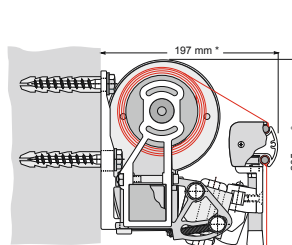

Wall

RAIN COVER type

Wall

OPEN type

Ceiling

OPEN type

Rafter

(* = variable specification depending on pitch)